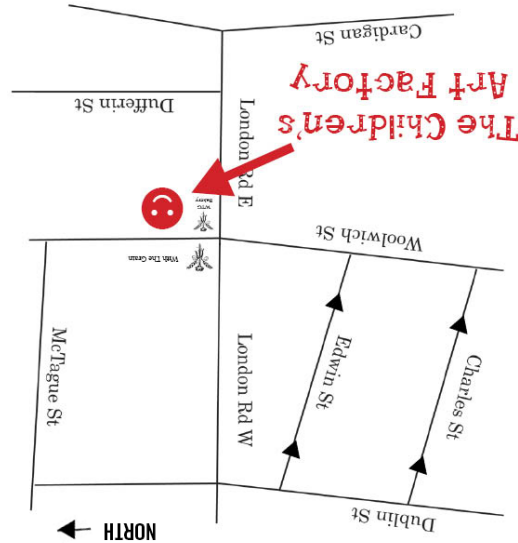

Where Art Meets Play
297 Woolwich St, Guelph

Come to My Party!

Where Art Meets Play
297 Woolwich St, Guelph
226-500-1544

The Children's Art Factory is located at 297 Woolwich St Guelph ON. We do not have any parking of our own, but there is plenty of on street parking close by on: Dufferin St Charles St Edwin St London Rd Please do not park at With the Grain (either lot)

Where Art Meets Play
297 Woolwich St, Guelph